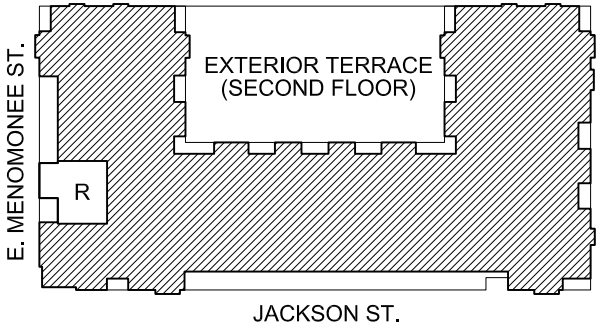

## UNIT TYPE R - Townhouse Unit

UNIT 404

APPROX. 1,380 SQ. FT.

**Lower Floor**

**Upper Floor**

Specifications, equipment, dimensions, and prices are subject to change without notice. Dimensions and square footages shown are approximate.

## UNIT TYPE R LOCATION - FOURTH & FIFTH FLOORS