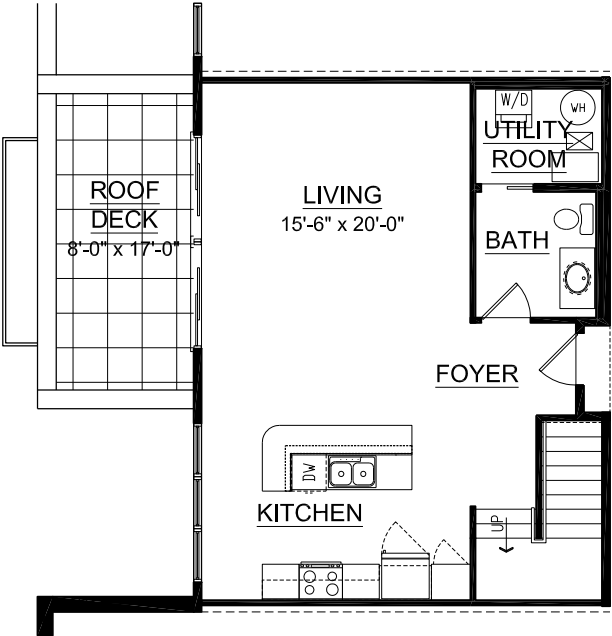

# JACKSON SQUARE APARTMENTS

## UNIT TYPE R - Townhouse Unit

UNIT 404

APPROX. 1,380 SQ. FT.

**Lower Floor**

**Upper Floor**

Specifications, equipment, dimensions, and prices are subject to change without notice. Dimensions and square footages shown are approximate.

## UNIT TYPE R LOCATION - FOURTH & FIFTH FLOORS