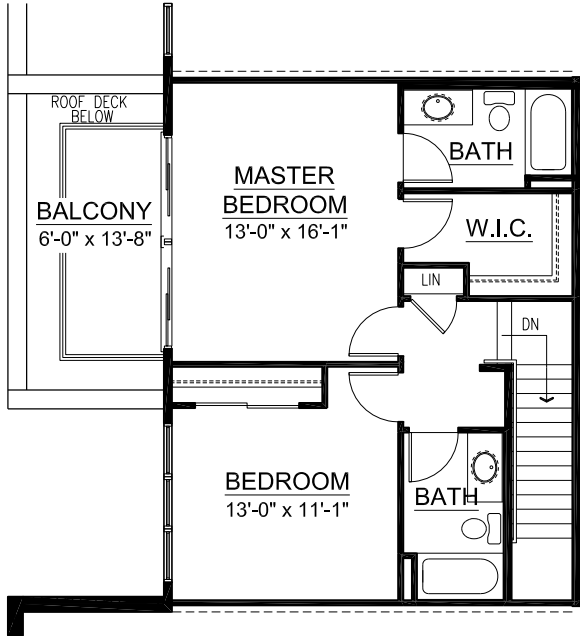

# JACKSON SQUARE APARTMENTS

## UNIT TYPE R - Townhouse Unit

UNIT 404

APPROX. 1,380 SQ. FT.

**Lower Floor**

**Upper Floor**

Specifications, equipment, dimensions, and prices are subject to change without notice. Dimensions and square footages shown are approximate.

## UNIT TYPE R LOCATION - FOURTH & FIFTH FLOORS