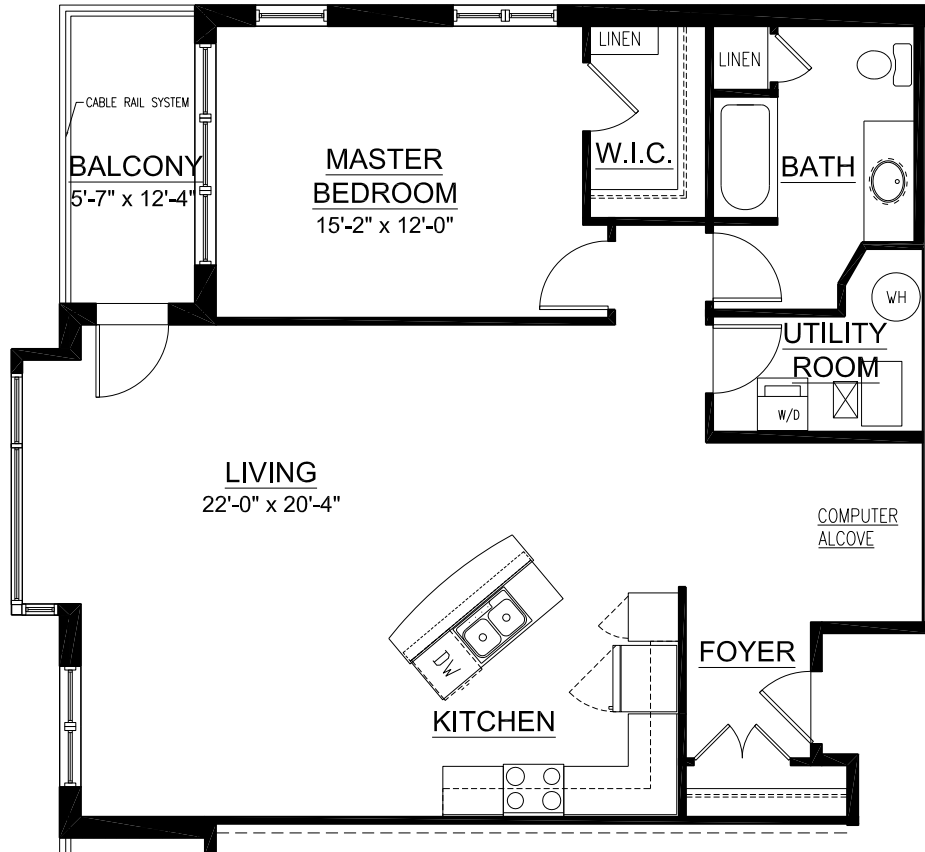

JACKSON SQUARE APARTMENTS

Specifications, equipment, dimensions, and prices are subject to change without notice. Dimensions and square footages shown are approximate.

UNIT TYPE L LOCATION - SECOND FLOOR

UNIT L

UNITS 200, 201, 223, 300, 301
323, 400, 401, 423
501, 523

APPROX. 1,120 SQ. FT.