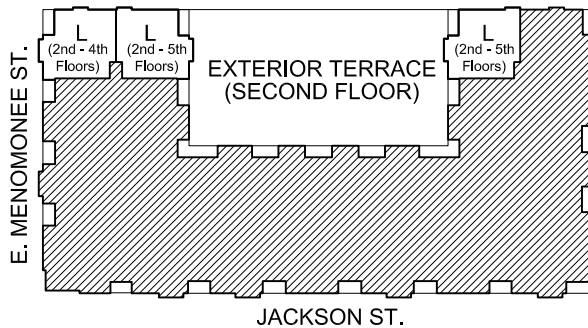

JACKSON SQUARE APARTMENTS

Specifications, equipment, dimensions, and prices are subject to change without notice. Dimensions and square footages shown are approximate.

UNIT TYPE L LOCATION - SECOND FLOOR

UNIT L

UNITS 200, 201, 223, 300, 301
323, 400, 401, 423
501, 523

APPROX. 1,120 SQ. FT.