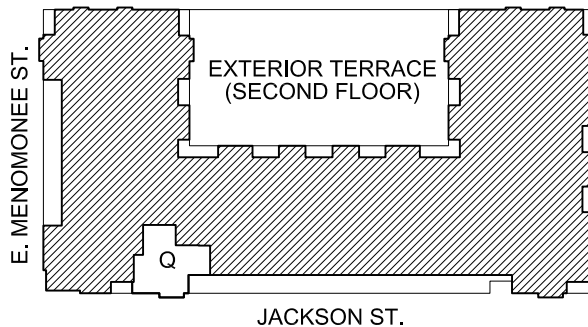

JACKSON SQUARE APARTMENTS

UNIT TYPE Q - Townhouse Unit

UNIT 408

APPROX. 1,670 SQ. FT.

Lower Floor

Upper Floor

Specifications, equipment, dimensions, and prices are subject to change without notice. Dimensions and square footages shown are approximate.