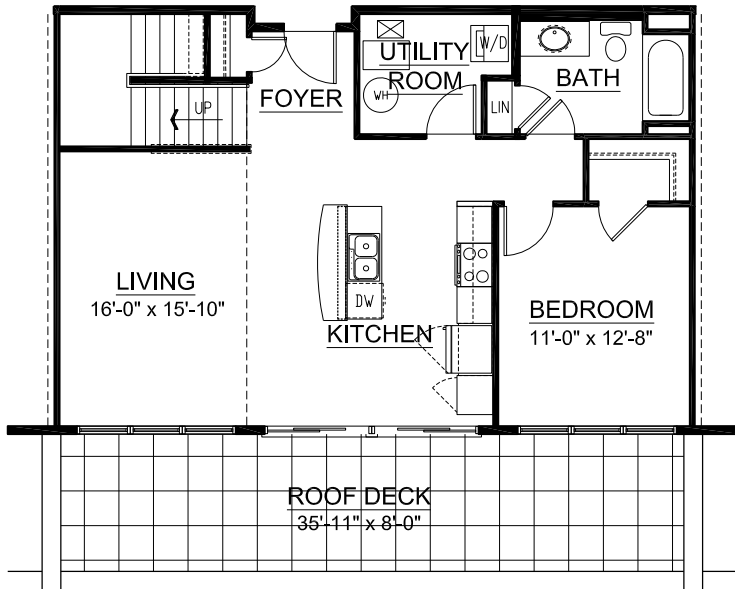

# JACKSON SQUARE APARTMENTS

## UNIT TYPE N - Townhouse Unit

UNITS 412, 414, 416

APPROX. 1,550 SQ. FT.

**Lower Floor**

**Upper Floor**

Specifications, equipment, dimensions, and prices are subject to change without notice. Dimensions and square footages shown are approximate.