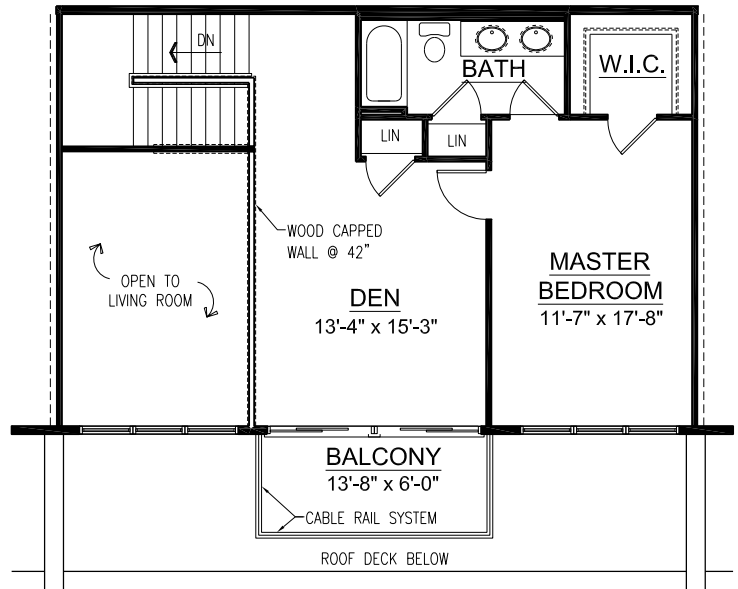

# JACKSON SQUARE APARTMENTS

## UNIT TYPE N - Townhouse Unit

UNITS 412, 414, 416

APPROX. 1,550 SQ. FT.

**Lower Floor**

**Upper Floor**

Specifications, equipment, dimensions, and prices are subject to change without notice. Dimensions and square footages shown are approximate.