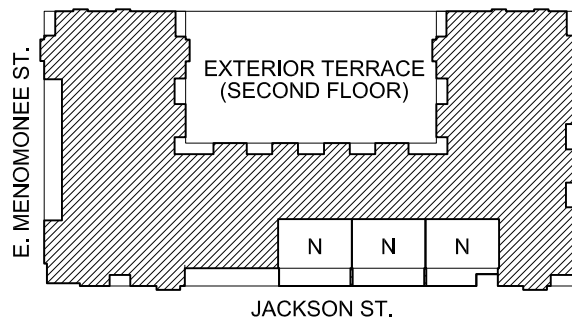

## UNIT TYPE N - Townhouse Unit

UNITS 412, 414, 416

APPROX. 1,550 SQ. FT.

**Lower Floor**

**Upper Floor**

Specifications, equipment, dimensions, and prices are subject to change without notice. Dimensions and square footages shown are approximate.

## UNIT TYPE N LOCATIONS - FOURTH & FIFTH FLOORS

For information, availability, pricing, and to schedule a showing, see us at [www.jacksonsquarethirdward.com](http://www.jacksonsquarethirdward.com)