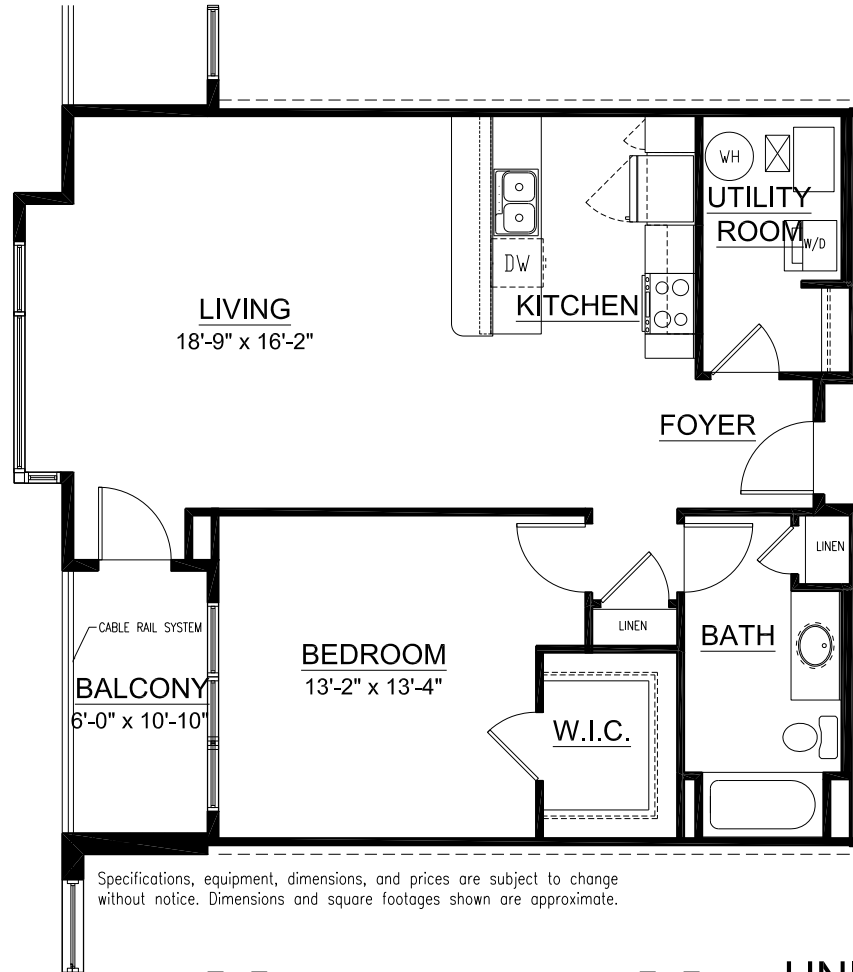

JACKSON SQUARE APARTMENTS

UNIT TYPE G

UNIT 304
APPROX. 960 SQ. FT.

UNIT TYPE G LOCATION - THIRD FLOOR

For information, availability, pricing, and to schedule a showing, see us at www.jacksonsquarethirdward.com