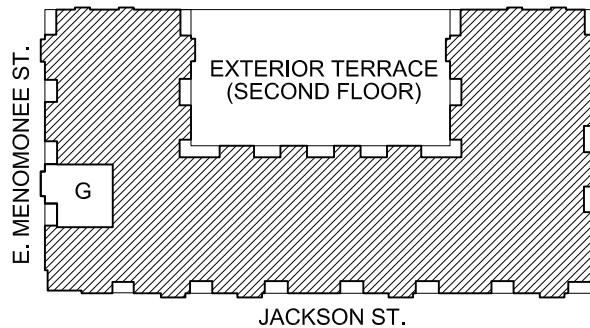

JACKSON SQUARE APARTMENTS

UNIT TYPE G

UNIT 304
APPROX. 960 SQ. FT.

UNIT TYPE G LOCATION - THIRD FLOOR

For information, availability, pricing, and to schedule a showing, see us at www.jacksonsquarethirdward.com