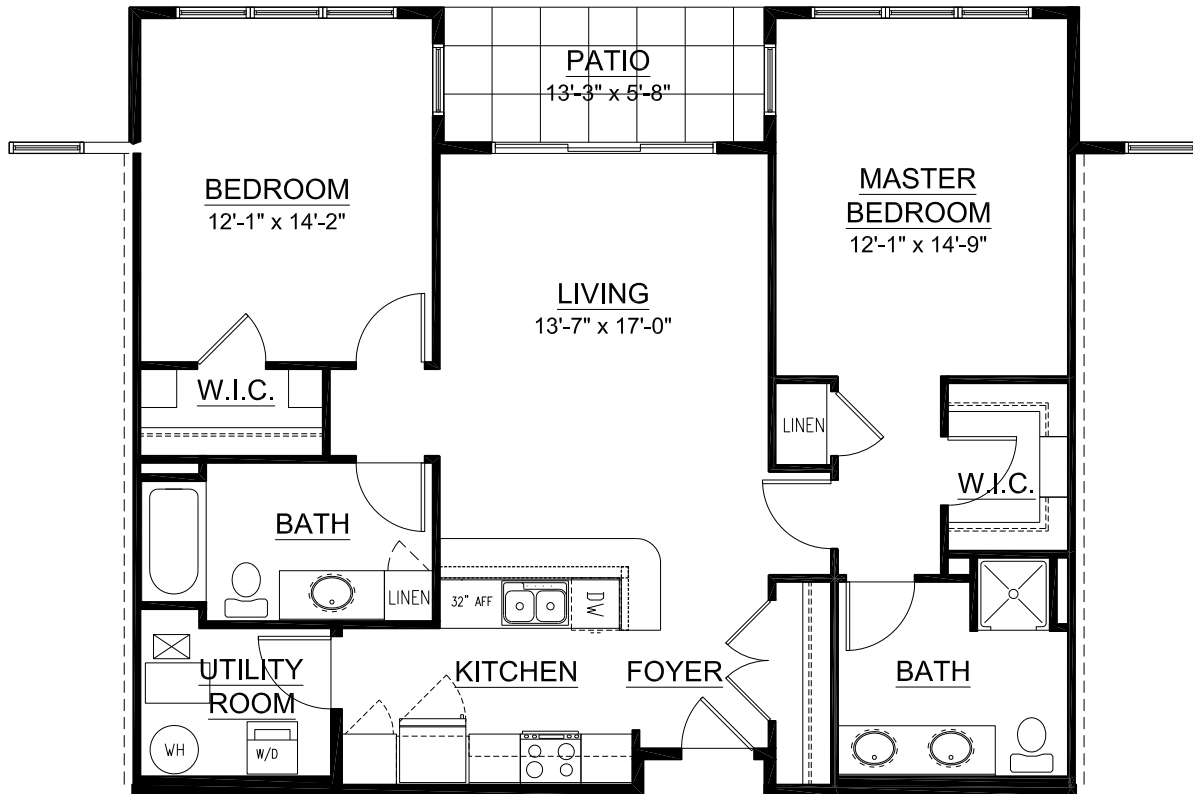

# JACKSON SQUARE APARTMENTS

Specifications, equipment, dimensions, and prices are subject to change without notice. Dimensions and square footages shown are approximate.

## UNIT TYPE F1 (ADA)

UNIT 211

APPROX. 1,200 SQ. FT.