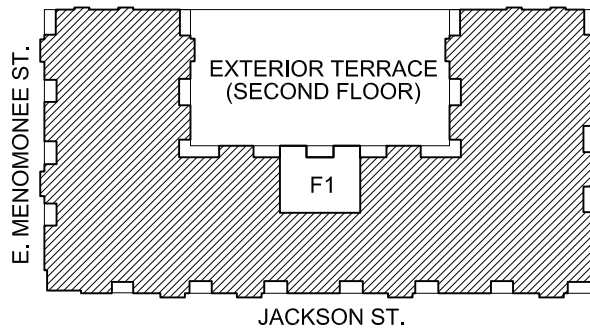

# JACKSON SQUARE APARTMENTS

Specifications, equipment, dimensions, and prices are subject to change without notice. Dimensions and square footages shown are approximate.

## UNIT TYPE F1 (ADA)

UNIT 211

APPROX. 1,200 SQ. FT.