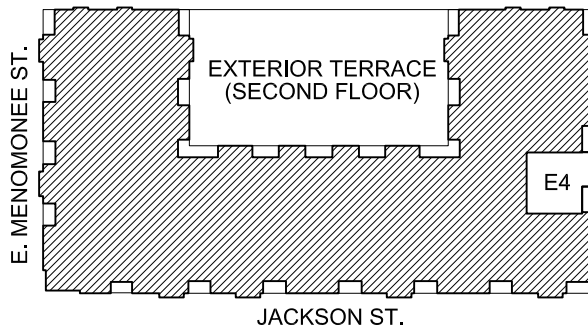

JACKSON SQUARE APARTMENTS

Specifications, equipment, dimensions, and prices are subject to change without notice. Dimensions and square footages shown are approximate.

UNIT TYPE E4 LOCATION - SECOND FLOOR

UNIT TYPE E4 (ADA)

UNIT 220

APPROX. 910 SQ. FT.

For information, availability, pricing, and to schedule a showing, see us at www.jacksonsquarethirdward.com