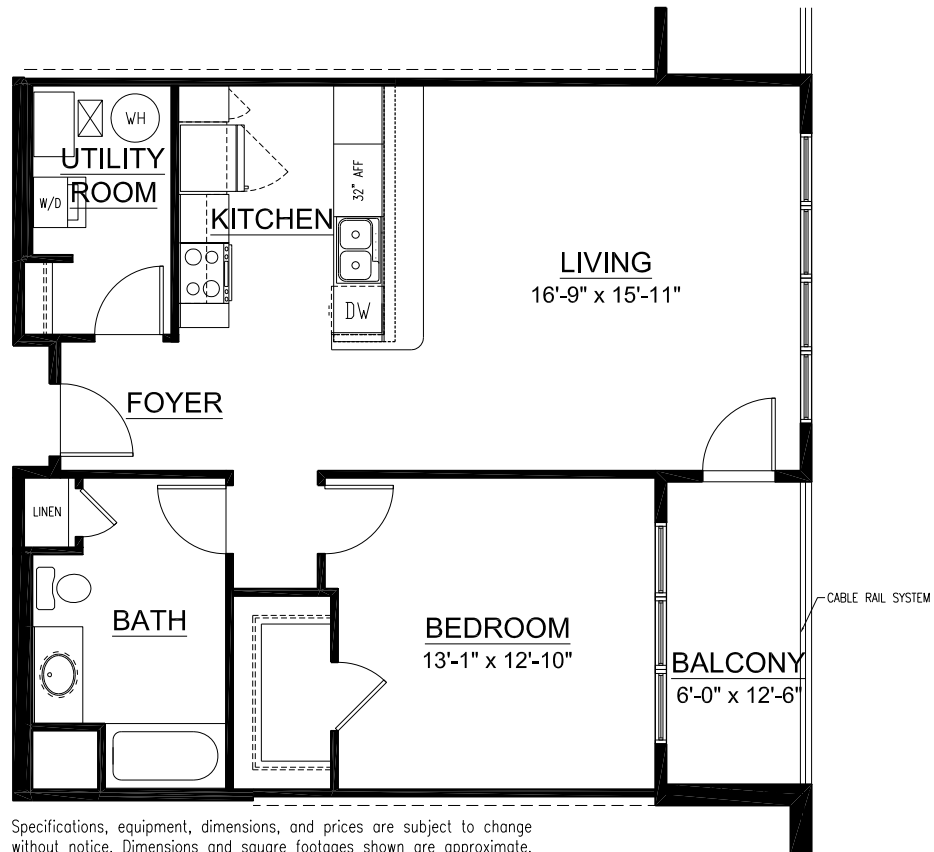

JACKSON SQUARE APARTMENTS

Specifications, equipment, dimensions, and prices are subject to change without notice. Dimensions and square footages shown are approximate.

UNIT TYPE E4 LOCATION - SECOND FLOOR

UNIT TYPE E4 (ADA)

UNIT 220

APPROX. 910 SQ. FT.

For information, availability, pricing, and to schedule a showing, see us at www.jacksonsquarethirdward.com